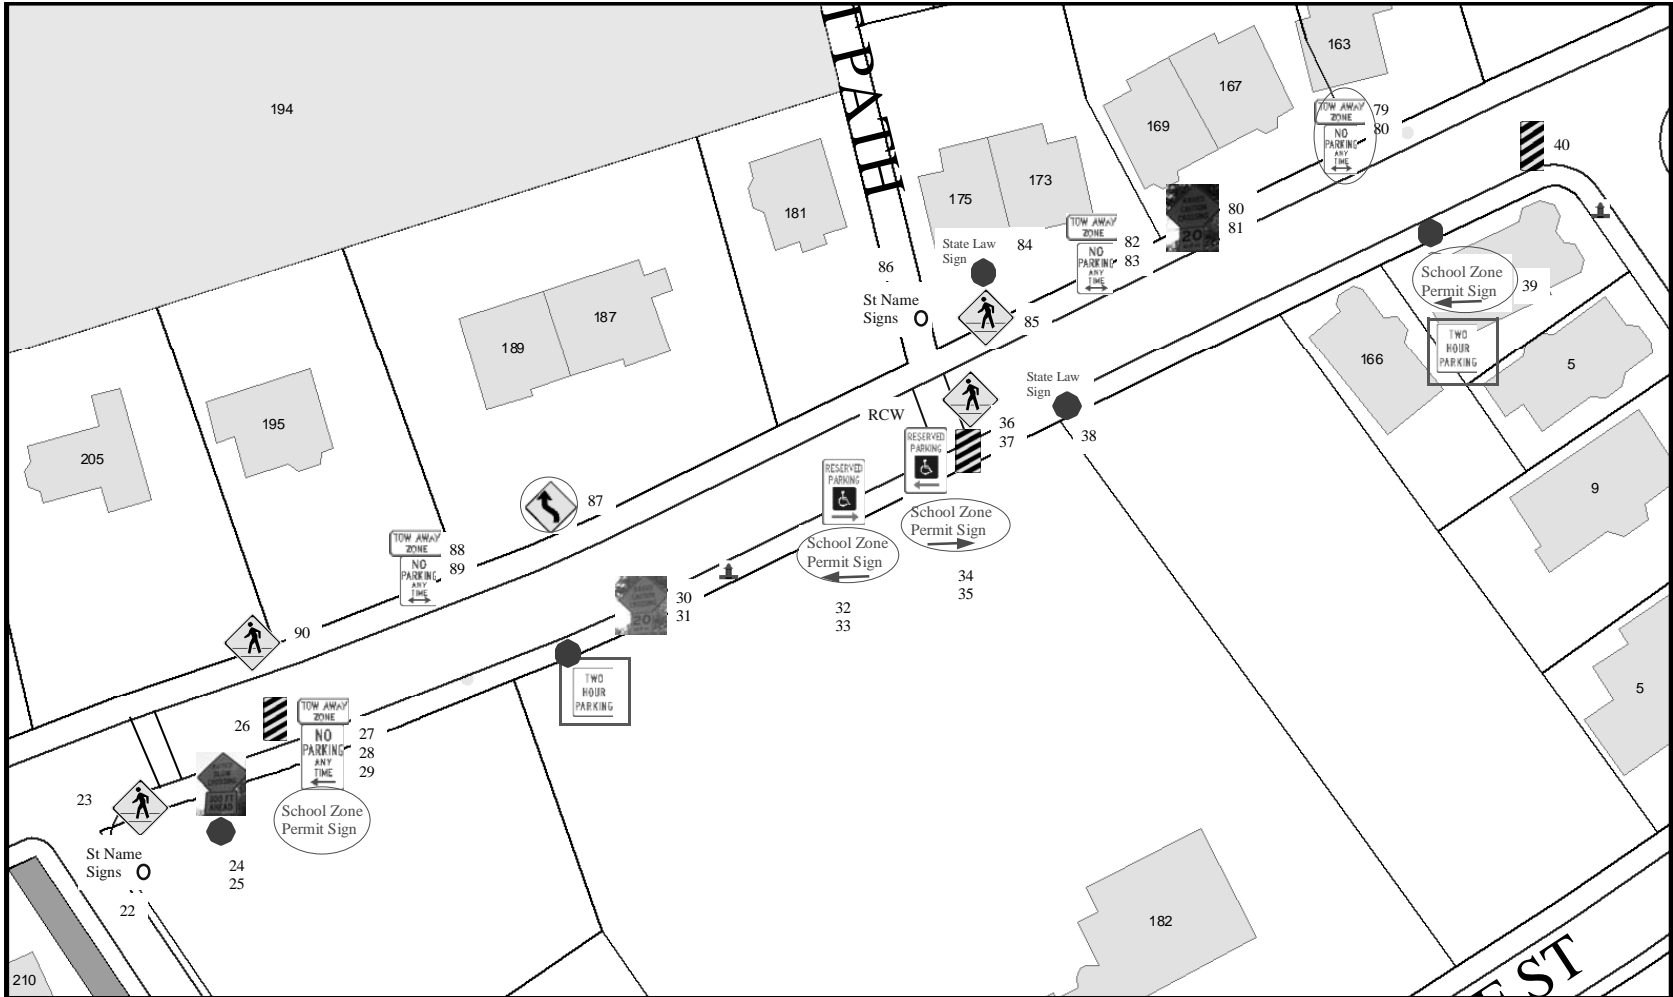

Walnut Street Traffic Control and Parking Signs

- Remove sign
- New sign
- RCW Raised Crosswalk
- Utility pole

Walnut Street Traffic Control and Parking Signs

- Remove sign
- New sign
- RCW Raised Crosswalk
- Utility pole

Walnut Street Traffic Control and Parking Signs

- Remove sign
- New sign
- RCW Raised Crosswalk
- Utility pole

Walnut Street Traffic Control and Parking Signs

- Remove sign
- New sign
- ▨ Raised Crosswalk
- Utility pole

Walnut Street Traffic Control and Parking Signs

- Remove sign
- New sign
- RCW Raised Crosswalk
- Utility pole